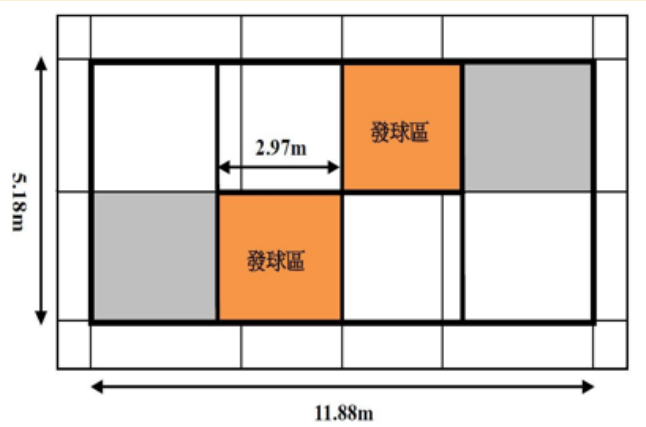

Warm up: 3 minutes

Net: Height = 80 cm

Plan of the court (Apply to all matches)

With the introduction of the Tennis 10s by the International Tennis Federation (ITF), all trainings & competitions in this scheme will be using Red Tennis Ball.

Official Ball:  
Red Tennis Ball

Original Prince Racket without modification  
Official Racket: Prince

≤23 inches