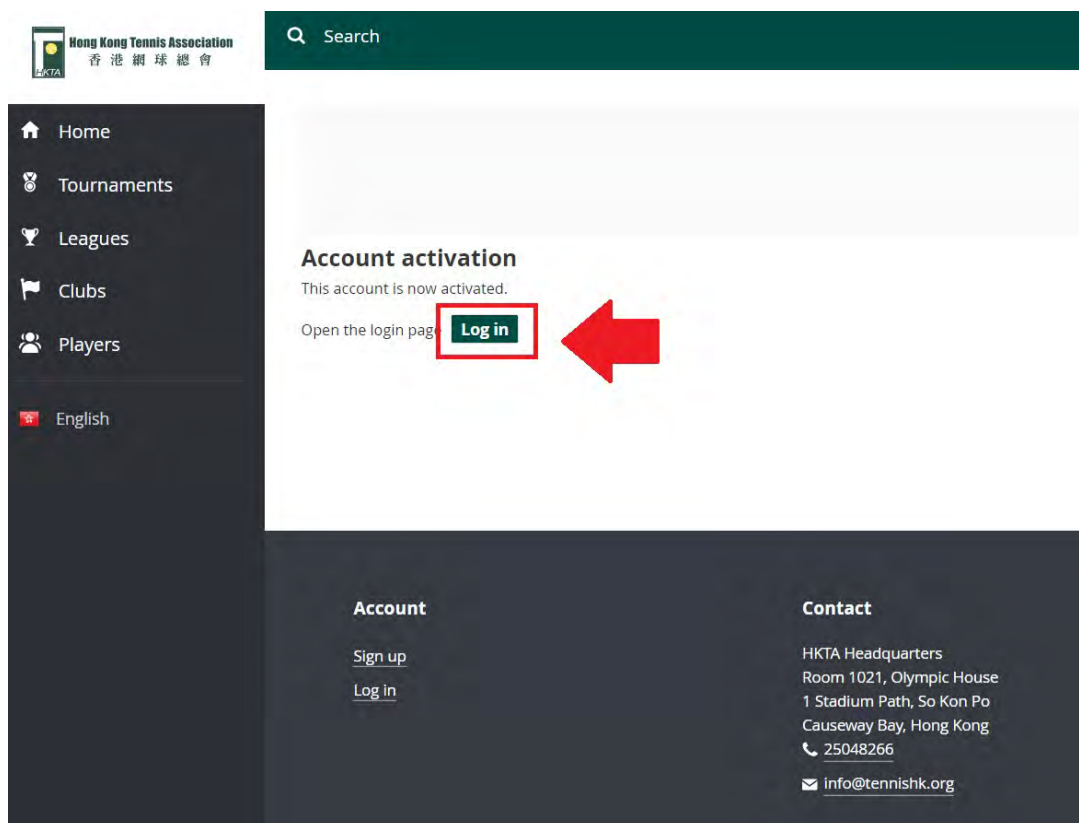

(9) 閣下已成功啟用帳戶, 請按 ‘Log in’ 以登入網總賽事帳戶網址。