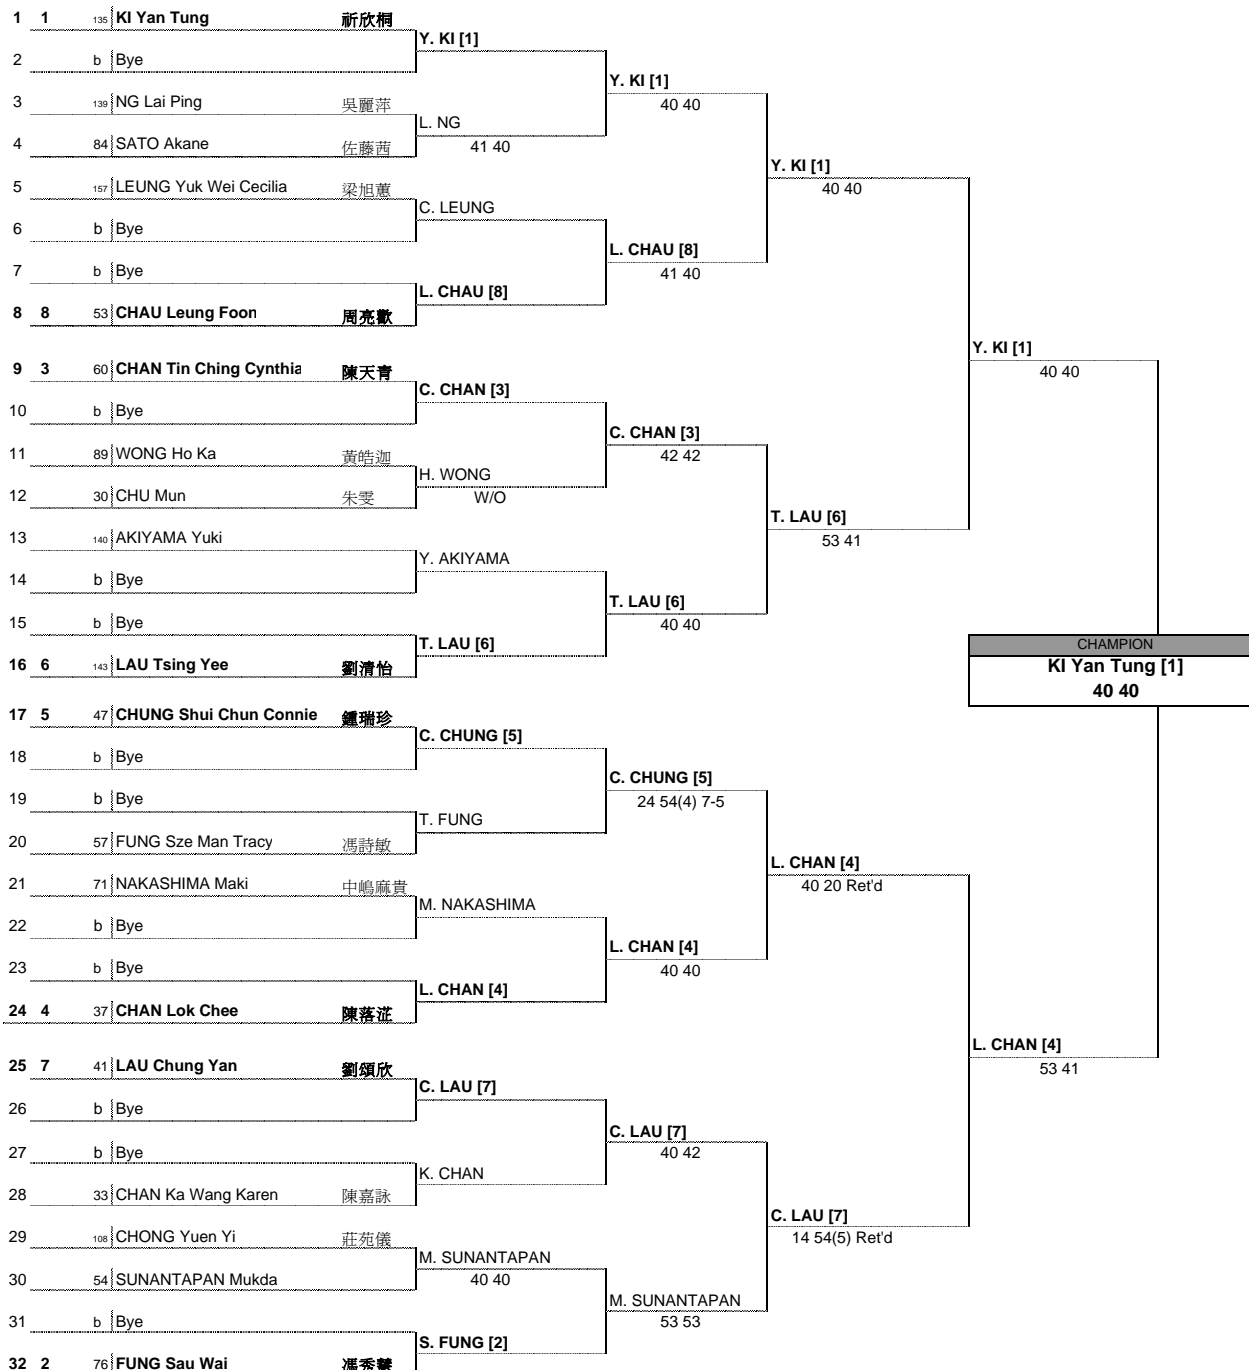

Hong Kong Districts Tennis Circuit 2011
2011 年全港分區網球巡迴賽

EVENT : Ladies' Singles

Competition 5

Venue: Victoria Park Tennis Courts
比賽場地: 維多利亞公園網球場(銅鑼灣興發街)

項目: 女子組單打

Date: 6, 7 & 8 Aug 2011

Line	sd.	RA.	Ref.	Name	C. Name	2nd Round	Quarter-Finals	Semi-Finals	Final

* All announced Order of Play are final and cannot be altered.
*所有賽程一經公佈，不得更改。

Inclement weather : Please call 2504 3336
如遇惡劣天氣 : 請致電 2504 3336 查詢賽程

Players' Representative:-

Seeded Players

Referee:-

AU Ying Ming

Date Draw:-

28/7/2011

1 KI Yan Tung	5 CHUNG Shui Chun Connie
2 FUNG Sau Wai	6 LAU Tsing Yee
3 CHAN Tin Ching Cynthia	7 LAU Chung Yan
4 CHAN Lok Chee	8 CHAU Leung Foon