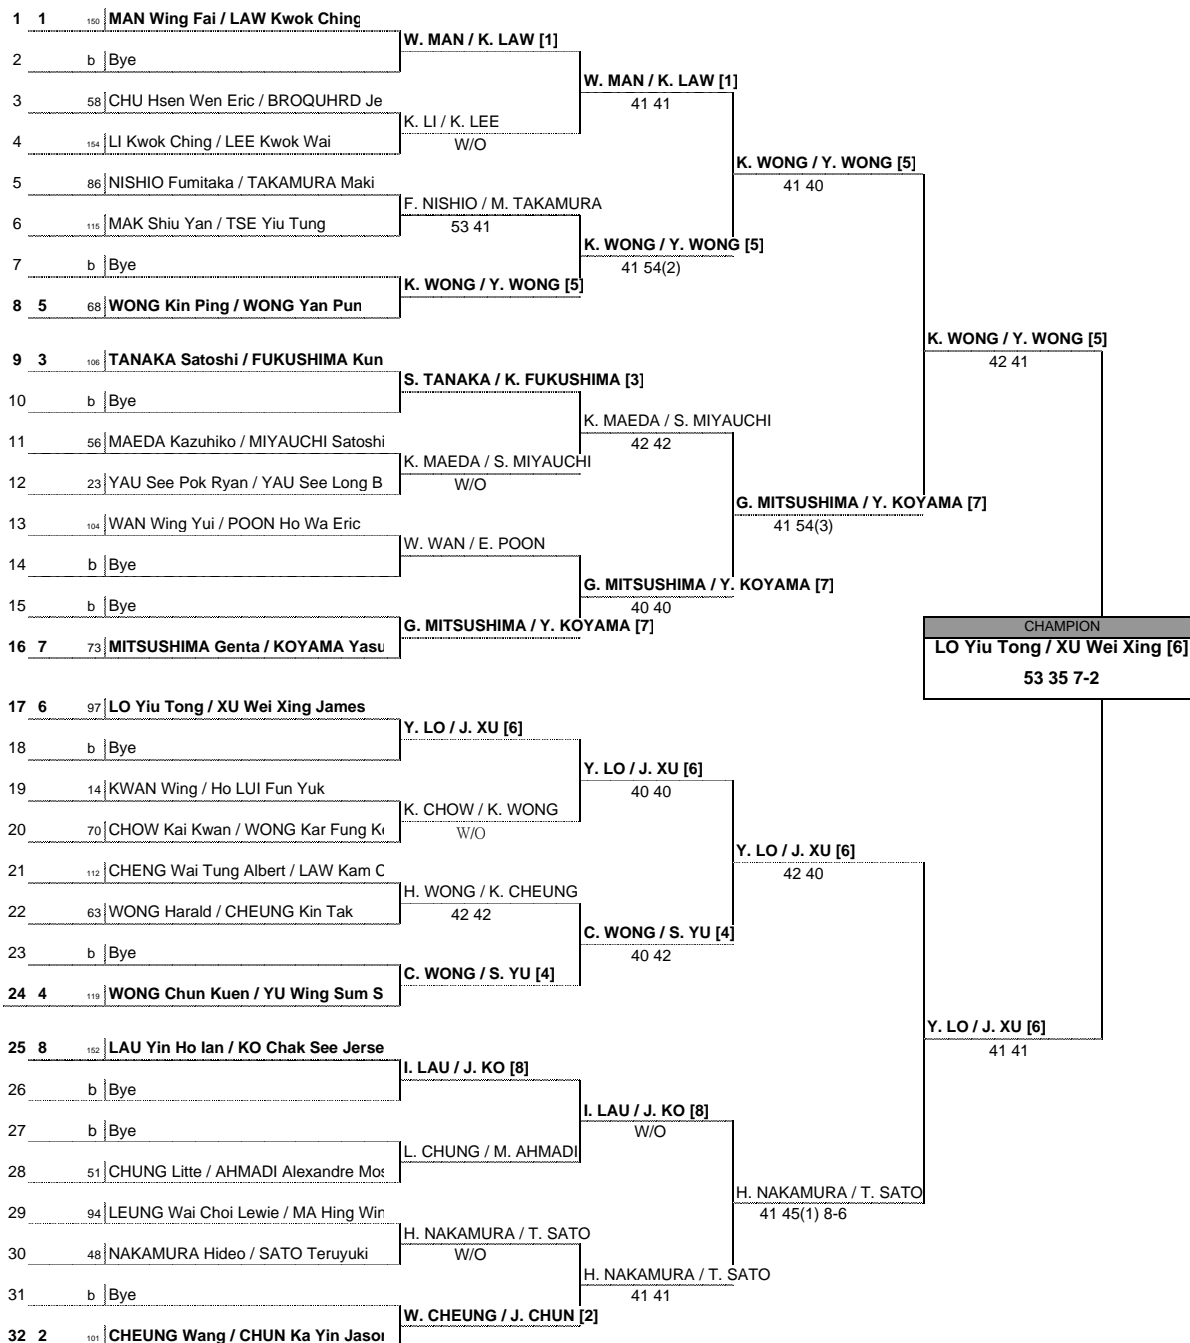

Hong Kong Districts Tennis Circuit 2011
2011 年全港分區網球巡迴賽

Competition 5

Venue: Victoria Park Tennis Courts
比賽場地: 維多利亞公園網球場(銅鑼灣興發街)

EVENT : Men's Doubles

項目: 男子組雙打

Date: 6, 7 & 8 Aug 2011

Line	sd.	RA.	nc.	Name	2nd Round	Quarter-Finals	Semi-Finals	Final

* All announced Order of Play are final and cannot be altered.
*所有賽程一經公佈, 不得更改。

Incliment weather : Please call 2504 3336
如遇惡劣天氣 : 請致電 2504 3336 查詢賽程

Players' Representative:-

Seeded Players	

1 MAN Wing Fai / LAW Kwok Ching	5 WONG Kin Ping / WONG Yan Pun
2 CHEUNG Wang / CHUN Ka Yin Jason	6 LO Yiu Tong / XU Wei Xing James
3 TANAKA Satoshi / FUKUSHIMA Kunhiro	7 MITSUSHIMA Genta / KOYAMA Yasuhiro
4 WONG Chun Kuen / YU Wing Sum Sunny	8 LAU Yin Ho Ian / KO Chak SEE Jersey

Referee:-

AU Ying Ming

Date Draw:-

28/7/2011