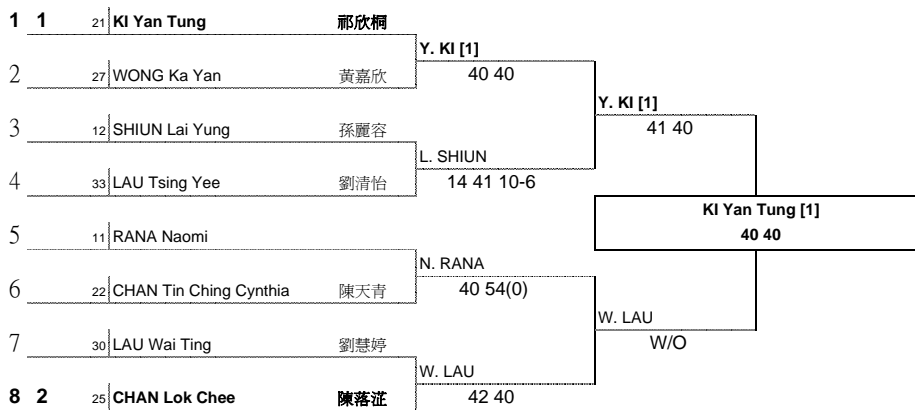

Players' Representative:-  
Monique CHEUNG

**Seeded Players**

Referee:-  
AU Ying Ming  
Date Draw:-  
20/10/2011

- 1 MAN Wing Fai
- 2 CHIANG Wing On
- 3 NG Dick Luen
- 4 YOSHIDA Masahiko

Hong Kong Districts Tennis Circuit 2011  
2011年全港分區網球巡迴賽

**Grand Masters**

Venue: **Victoria Park Tennis Courts**

EVENT : Ladies' Singles

比賽場地: **維多利亞公園網球場(銅鑼灣興發街)**

項目: 女子組單打

Date: **2, 3, 4 & 5 Nov 2011**

Line	sd.	RA.	Ref.	Name	C. Name	Semi-Finals	Final
------	-----	-----	------	------	---------	-------------	-------

\* All announced Order of Play are final and cannot be altered.  
\*所有賽程一經公佈，不得更改。

Inclment weather : Please call 2504 3336  
如遇惡劣天氣 : 請致電 2504 3336 查詢賽程

Players' Representative:-

Jersey KO

**Seeded Players**